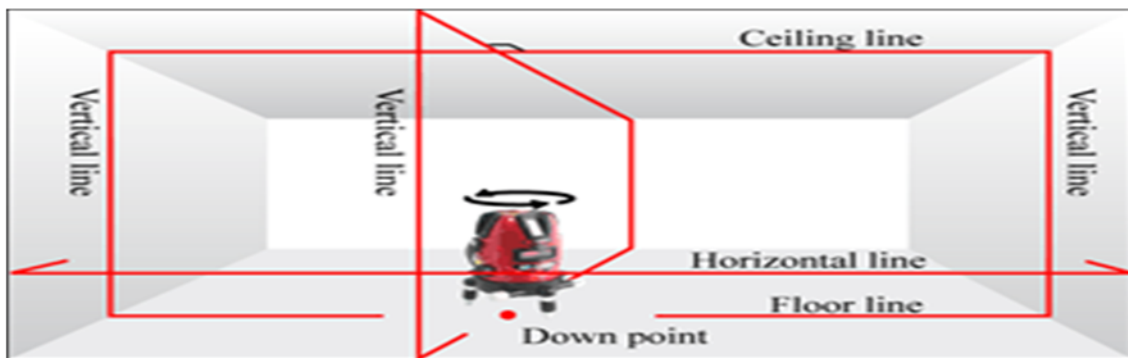

Siamas[®]

Siamas Model :SA881EH

Multi Line Laser

Siamas Model :SA881EH

Specification : Multi Line Laser

Model No.	SA881EH
Laser beam	Electronic 4V1H1D Red Beam
Laser line wavelength	635nm laser diode, down point 650nm
Anti-water class	IP-54
Laser safety class	Class 2
Accuracy	±1mm/10m
Self-leveling range	± 2.5°
Working range	15 m (Without detector)
Working range	30 m (With detector)
Power supply	4 Pcs AA alkaline batteries/ rechargeable batteries
Mounting thread	5/8" X 11, ISO standard
Operating temperature	-5°C~+45°C
Size	Φ126x192mm
Weight	1.4kg (including batteries)